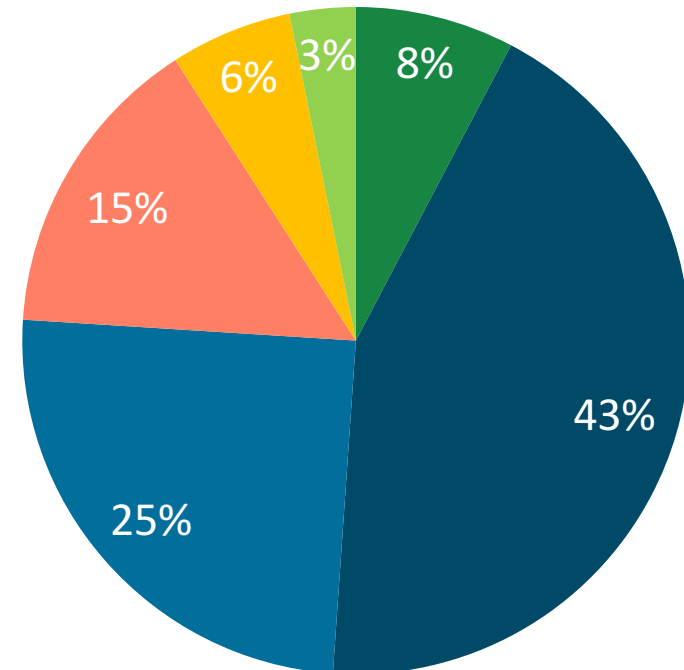

HOTEL DISTRIBUTION

⊕ our reach

Each episode of Inside the Blueprint will air daily over a 30-day period as part of a 4-hour loop in up to 2,000 hotels and in up to 500,000 rooms nationwide.

Brands Cross Section

Brands by Segment

- Luxury
- Upper-Upscale
- Upscale
- Upper Midscale
- Midscale
- Economy

influential audience of affluent consumers & business leaders

Demographics

Female
47%

Male
53%

Age

18-34 **27%**

18-49 **60%**

25-54 **64%**

Median Age **46**

Source: Nielsen Demo Study,

Influential

C-Suite Executives
226 Index

College Graduates
or more
168 Index

Source: 2013 MRI Doublebase GFK MRI